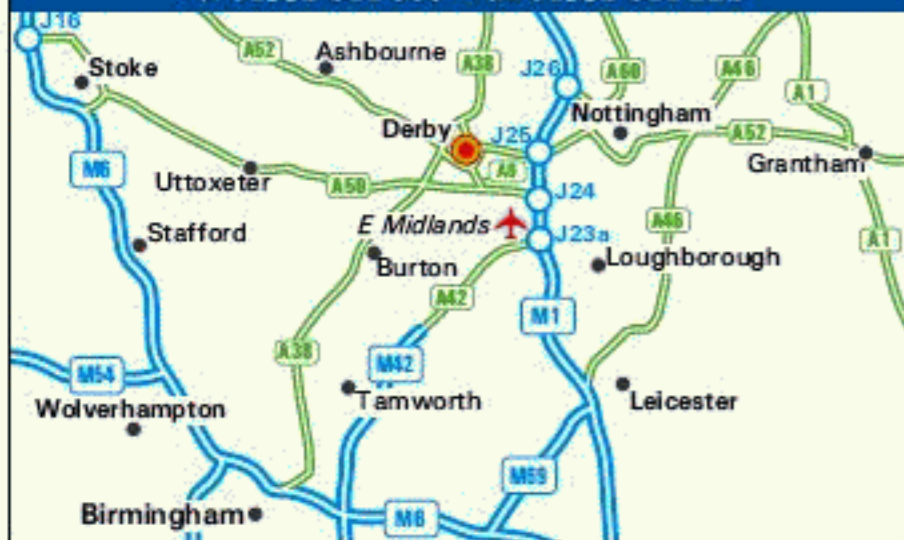

Software AG
 Hudson House - Hudson Way - Pride Park
 Derby DE24 8HS
 Tel 01332 611 000 - Fax 01332 611 222

FROM M1

- Leave the M1 at J25 and join the A52 towards Derby.
- Continue on the A52 for about 5 miles.
- You will then see signs for 'Pride Park' and 'The Wyvern'.
- Follow these signs taking a left turn off the A52.
- Proceed straight across the first roundabout following signs for 'Pride Park'.
- Then follow the signs for the City Centre.
- At Roundabout 5, with the Harvester Pub on your left, turn left into Roundhouse Road.
- Take the second left onto Locomotive Way

FROM A50 (EASTBOUND)

- Remain on the A50 to the M1 and join the M1 Northbound.
- Follow as 'From M1' above.

BY TRAIN

- The nearest mainline station is Derby Midland.
- From the station, take the footbridge over the platforms to Pride Park.
- Take the second right onto Locomotive way