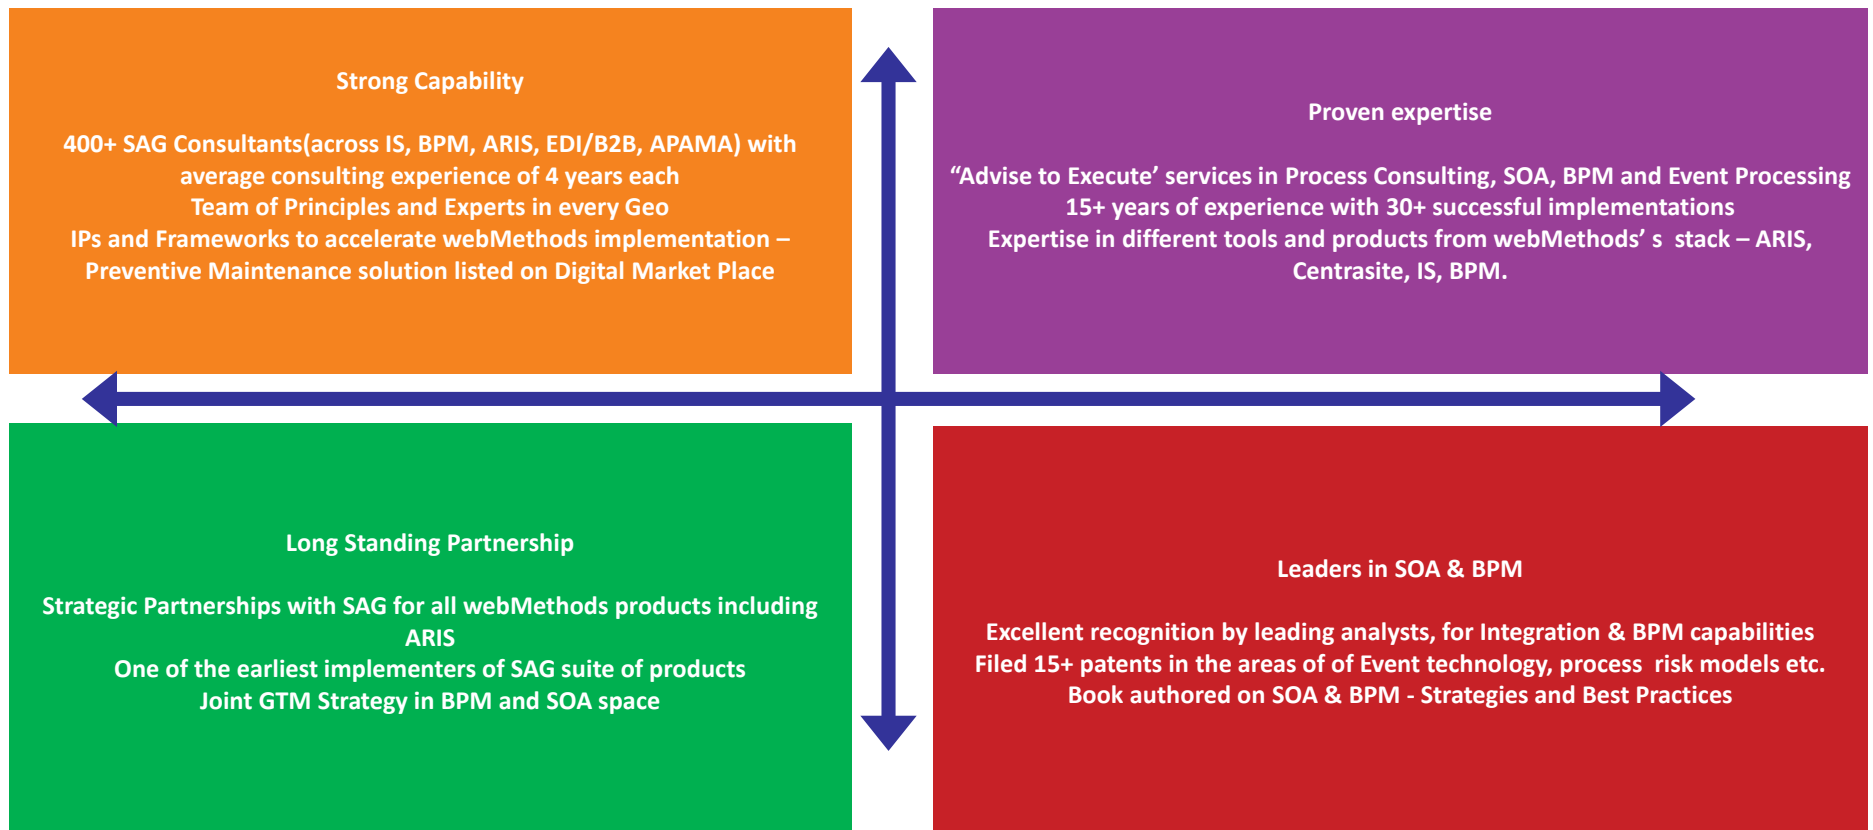

HCL Edge

WEBMETHODS FRAMEWORKS

- ICC Starter Kit
- Preventive Maintenance Solution
- Dependency Analyzer
- Error Handling & Reporting Framework
- Monitoring Framework for mission critical Environments
- Upgrade Framework

HORIZONTAL SOLUTIONS

- ICC startup kit
- ADPaaS
- Automated code generation
- Application surround

THOUGHT LEADERSHIP

- Filed 15+ patents in the areas of Event technology, process risk models etc.
- Published various articles and papers on EAI
- Book authored by HCL Colleagues on SOA Security & BPM
- Joint GTM Solutions with Software AG

BOOKS & PUBLICATIONS

HCL Footprint in Webmethods Space

Key Engagement Snapshots

HCL Differentiators

NextGen Integration Platform

HCL's reference model for next generation integration platforms can be used to rapidly identified gaps in any platform's capability against the typical requirements derived from an organisations digital initiative

Integration Platform As a Service

HCL offers platform governance , platform Management and development services. The solution also bring in a service catalogue for integration services development

Factory Model