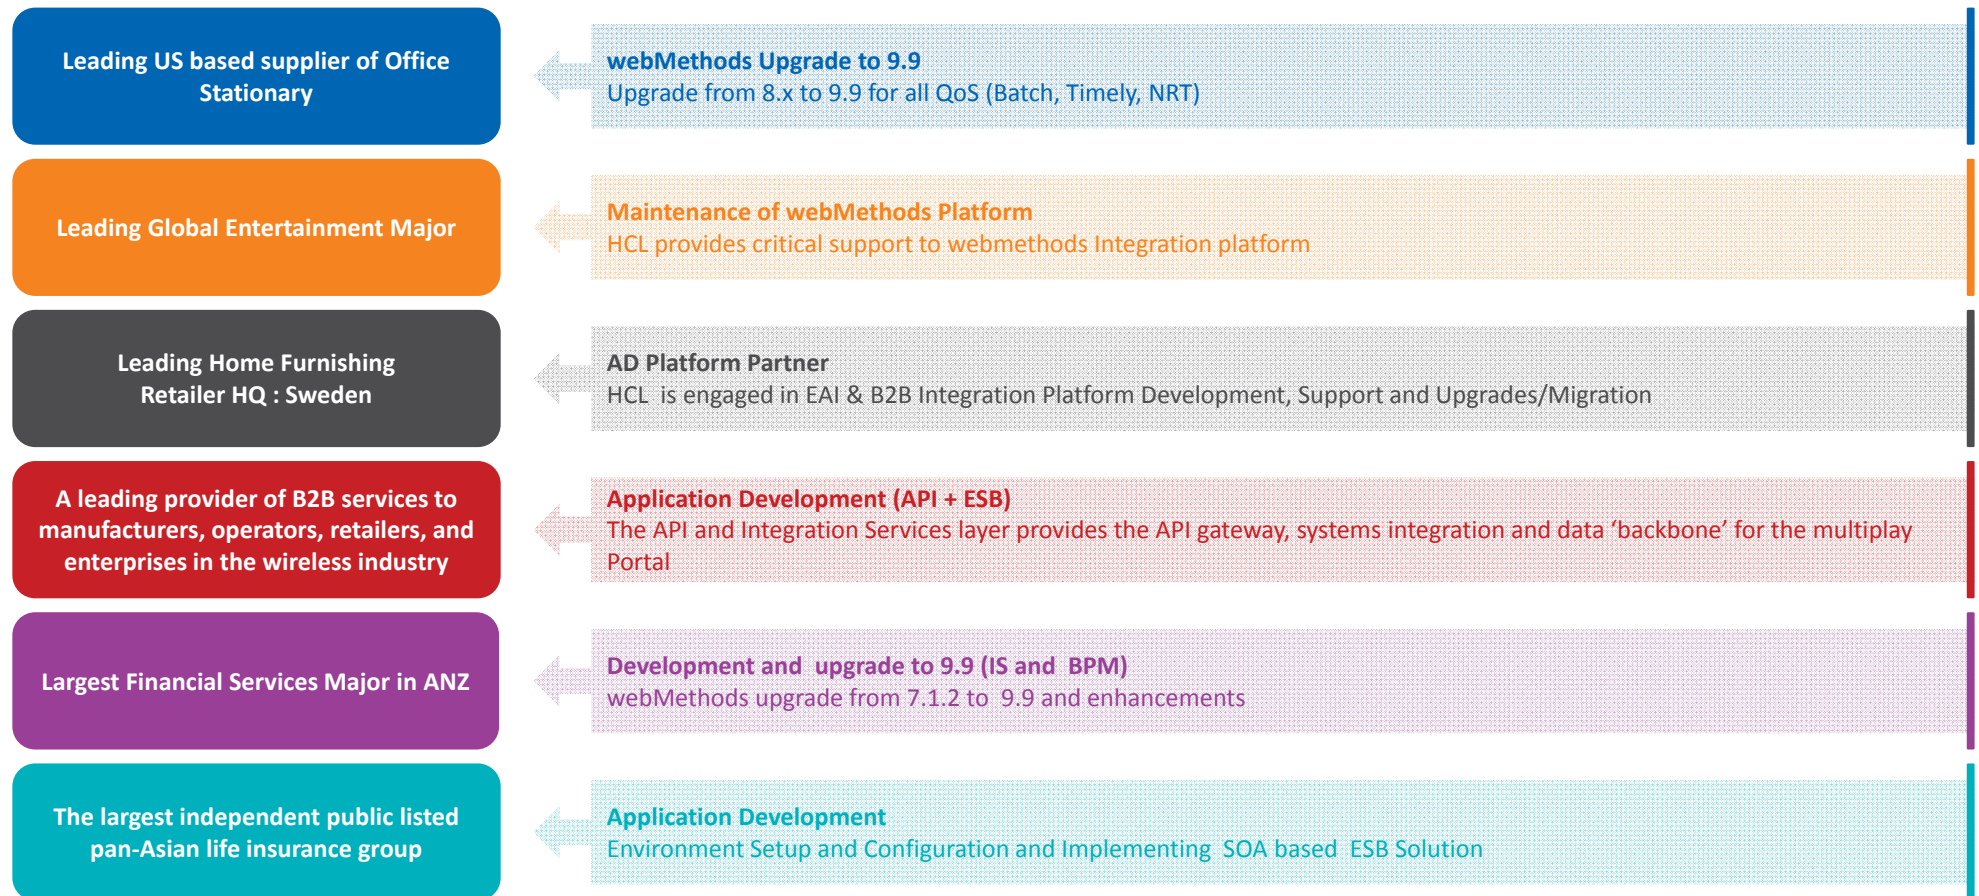

HCL Edge

WEBMETHODS FRAMEWORKS

- ICC Starter Kit
- Preventive Maintenance Solution
- Dependency Analyzer
- Error Handling & Reporting Framework
- Monitoring Framework for mission critical Environments
- Upgrade Framework

HORIZONTAL SOLUTIONS

- ICC startup kit
- ADPaaS
- Automated code generation
- Application surround

THOUGHT LEADERSHIP

- Filed 15+ patents in the areas of Event technology, process risk models etc.
- Published various articles and papers on EAI
- Book authored by HCL Colleagues on SOA Security & BPM
- Joint GTM Solutions with Software AG

BOOKS & PUBLICATIONS

HCL Footprint in Webmethods Space

Key Engagement Snapshots

HCL Differentiators

NextGen Integration Platform

HCL's reference model for next generation integration platforms can be used to rapidly identified gaps in any platform's capability against the typical requirements derived from an organisations digital initiative

Integration Platform As a Service

HCL offers platform governance , platform Management and development services. The solution also bring in a service catalogue for integration services development

Factory Model