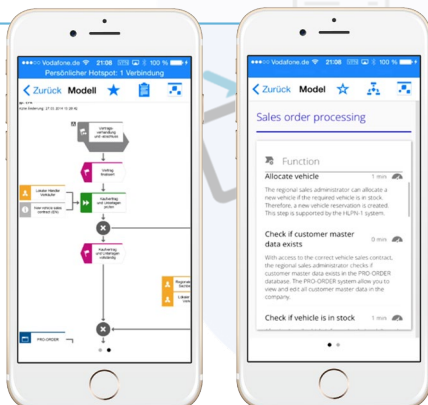

## Process2Go: ARIS Mobile Services

Do you want your processes to be readily available at all times? Do you want to multiply the number of your BPM users in one go? With tailor-made solutions we can bring the opportunities opened up by ARIS directly to your mobile end-devices. Our experts accompany you from the conception to the development and up to the roll-out of your productive ARIS application on various end-devices. Discover with us together the new world of innovative ARIS mobile apps.

### ARIS Demo app: ARIS mobile API

- Shows read access and navigation
- Shows write access for attributes
- Favorites and QR-Code
- Model graphic and Connect