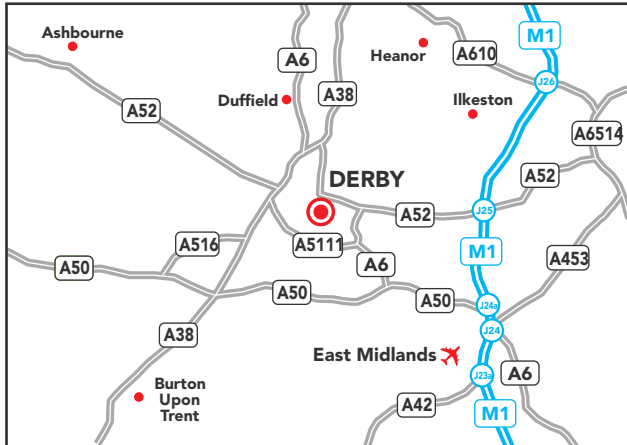

### From M1

- Leave the M1 at junction 25 and join the A52 towards Derby.
- Continue on A52 for approximately 5 miles.
- Take a left turn off the A52 and follow signs for 'Pride Park' & 'The Wyvern'.
- Proceed straight across the first roundabout following signs for 'Pride Park.'
- Follow the signs for city centre.
- At the fourth roundabout take the third exit onto the A6 Pride Parkway
- At the next roundabout with 'The Harvester' on your left side, take the first exit onto Roundhouse Road.
- Take the second left onto Locomotive Way.
- We are situated on the right hand side.

### From A50 (Eastbound)

- Remain on the A50 to the M1 & join the M1 northbound then follow directions as above.

### By Train

- The nearest station is Derby Midland.
- From the station take the footbridge over the platforms to the rear of the station towards Pride Park.
- Take the second right onto Locomotive Way.
- We are situated on the right hand side.
- For further information about train times and fares, visit [www.nationalrail.co.uk](http://www.nationalrail.co.uk) or telephone the National Rail Enquiries Line on 08457 48 49 50.